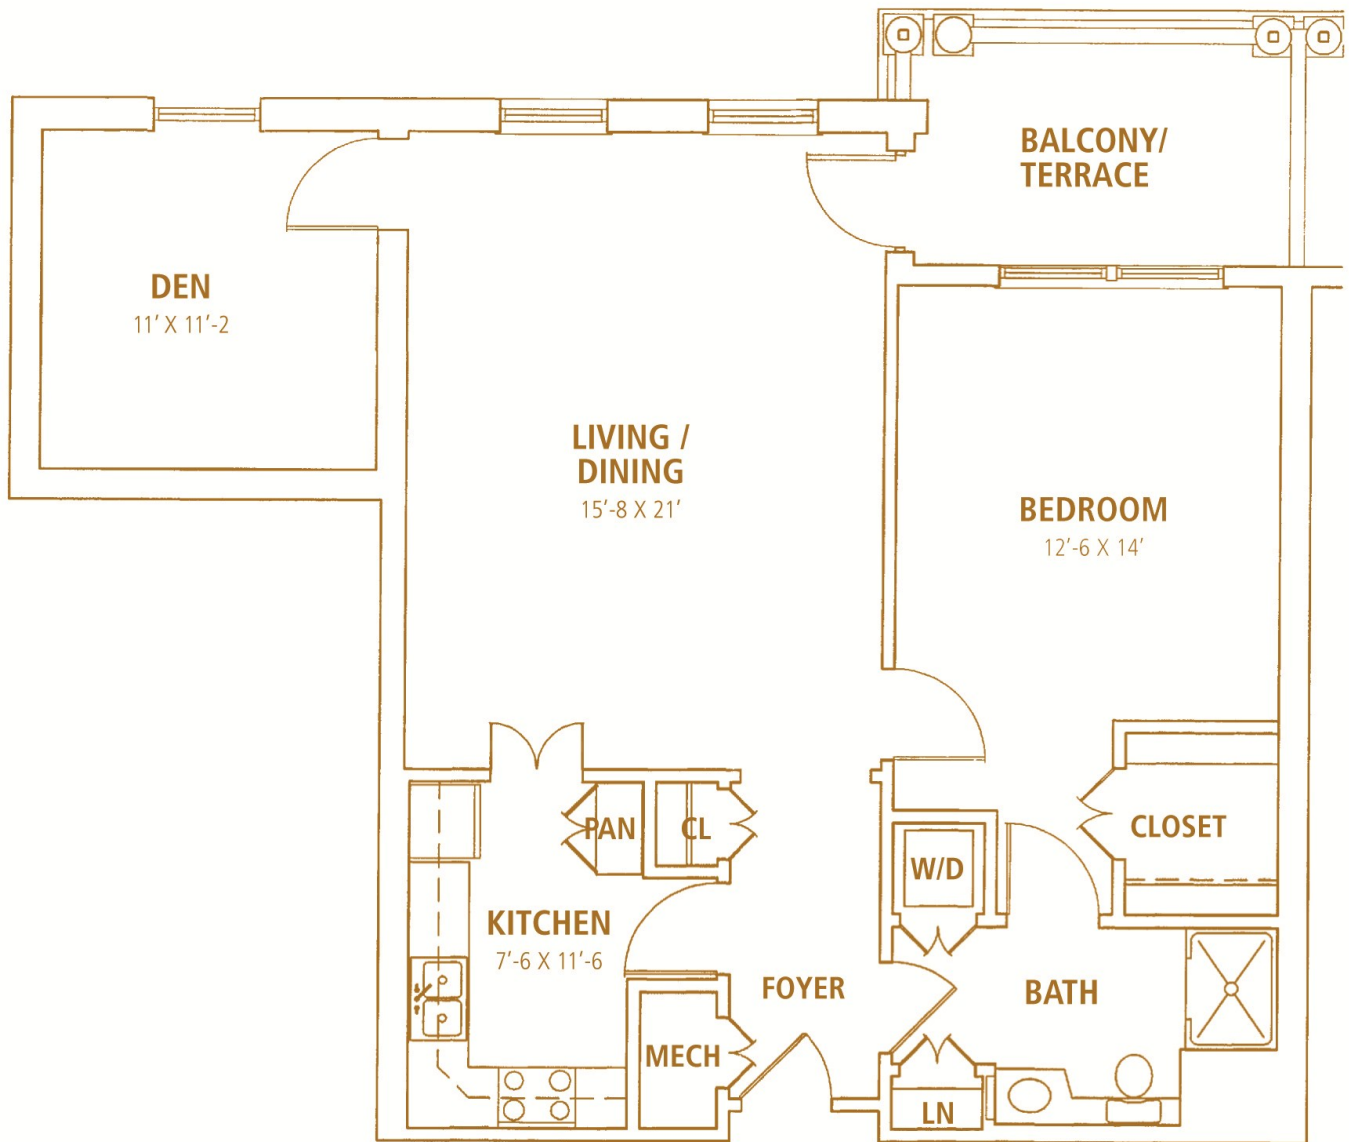

# BISHOP GADSDEN

## *the* AZALEA APARTMENT

*Picture a cozy library, a convenient office, or a guest room, in the 995-square-foot Azalea, you'll have the option of creating either one in the bonus room connected to the main living area. Don't feel like staying inside, relax and enjoy your outdoor living space on your patio or balcony.*