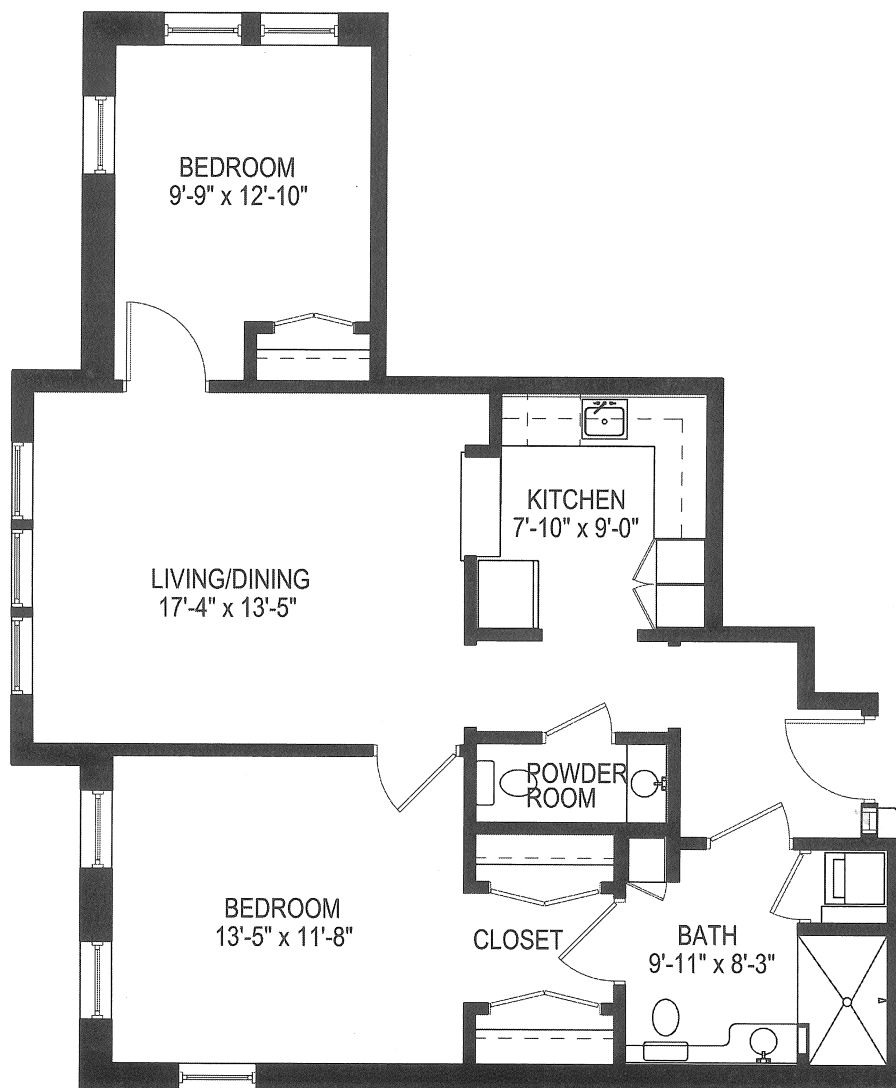

BISHOP GADSDEN

Myers Hall Assisted Living

TWO BEDROOM APARTMENT

Our two-bedroom apartments within Myers Hall Assisted Living Community, offer residents a formal foyer, separate living, along with generous closets and a large kitchen or kitchenette.