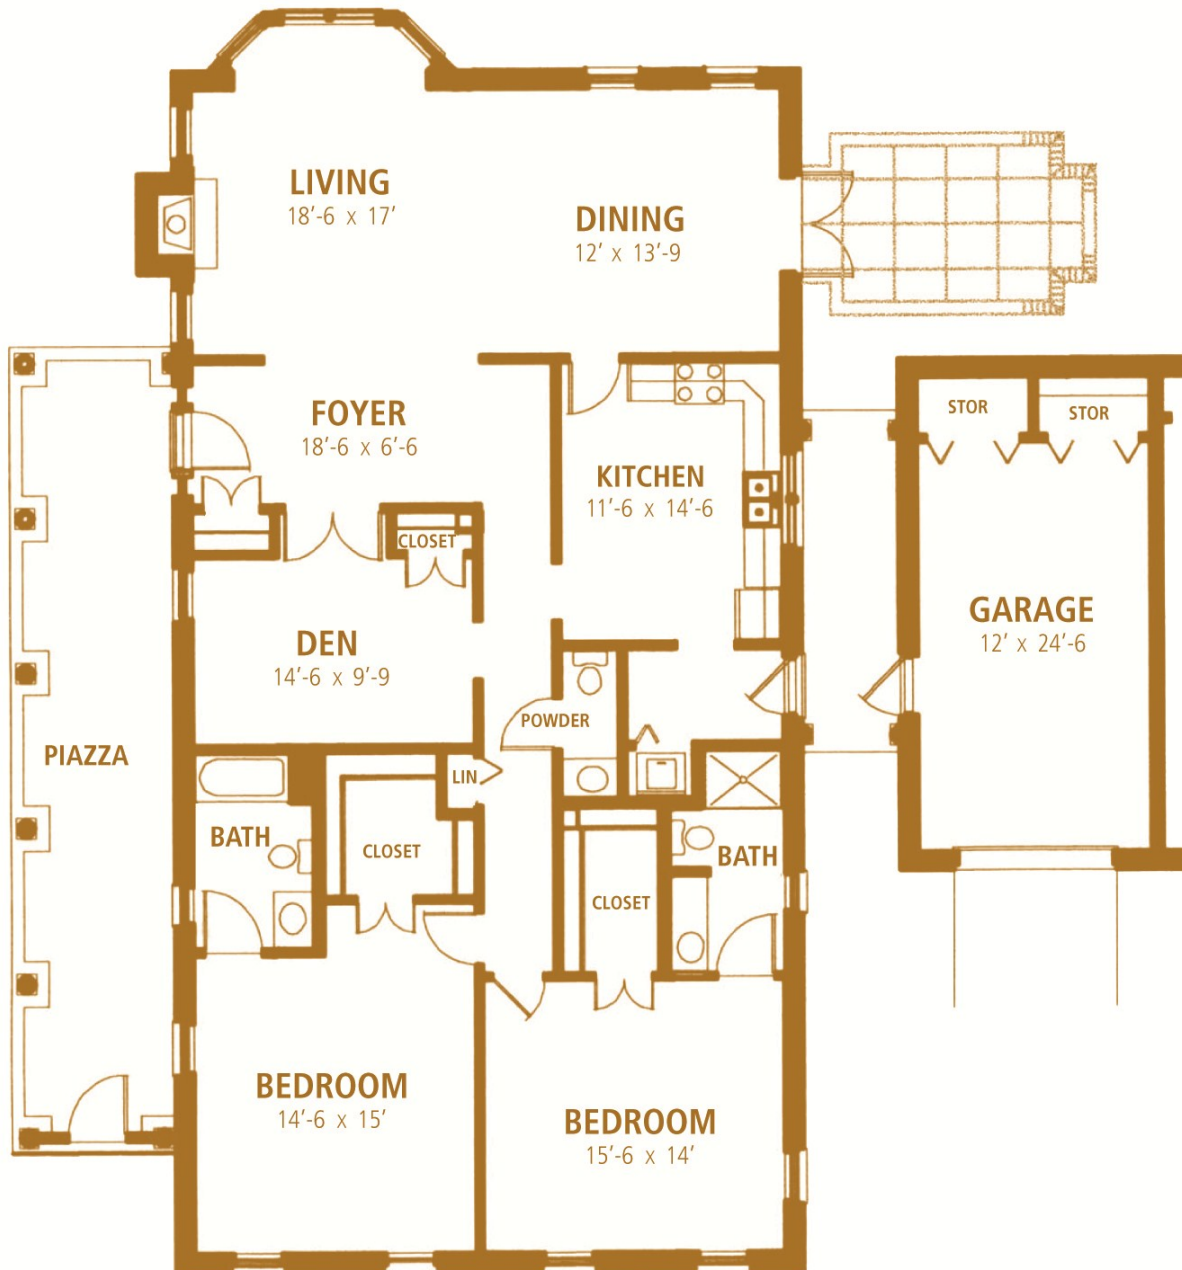

BISHOP GADSDEN

the ASHLEY COTTAGE

If you enjoy being close to nature, you'll want to take a look at the Ashley. The welcoming foyer of this sunny 1,854 square-foot design leads to spacious living and dining areas. Large windows offer sweeping views of our beautifully landscaped grounds and natural preserves.